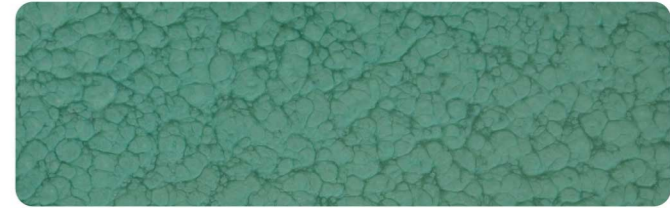

Nahr El Mot. Tel: 961 (1) 885 385 / 485 Fax: 961 (1) 885 685
P.O.Box 55091 - Beirut - Lebanon
E-mail: info@bmapaints.com www.bmapaints.com
ISO 9001 - OHSAS 18001 Certified
MK-CA-09 / Ed. 3
f t i

Hammer

Fence
Metal Door
Metal Gate
Garden Furniture
- Not Tintable -

همر

سياج
باب معدني
بوابة معدنية
اثاث حديقة
- غير قابل للتلوين -

Description
Hammer paint is a decorative coating for all kinds of metals. The decorative hammered look is smooth to the touch and resists water. It gives the metal a subtle hammered effect with a metallic shine. It is ideal for a wide range of metal surfaces including gates, railings and garden furniture.

Application
Before use, stir the content well.
Clean the surface from any dust, oil or grease.
Prime the surface with one or two coats of antirust.
Mix the paint well with 10% of xylene maximum to get the desired application viscosity.
Apply the Hammer paint by air spray.
The pattern may vary depending on the method of application.

الوصف
طلاء الهمر هو طلاء للديكور يصلح لجميع أنواع المعادن. ملمسه ناعم ويقاوم الماء أنه بخفيف للمعادن يحط مهمبر مع تألق لامع. وهو مثالي لمجموعة واسعة من السطوح المعدنية بما في ذلك البوابات، والأسوار وأثاث الحدائق.

طريقة الاستعمال
قبل الاستعمال خلط العينة جيدا.
تنظيف السطح من الغبار الزيوت والشحوم.
تأسيس السطح بوجه أو باثنين من الزيرفون.
خلط الدهان جيدا وتخفيفه بما لا يزيد عن 10% من الكبريلين للحصول على لزوجة التطبيق المطلوبة.
تطبيق الطلاء بواسطة الرش الهوائي.
قد يختلف شكل الدهان النهائي حسب طريقة التطبيق.

bmapaints.com

HAS.007