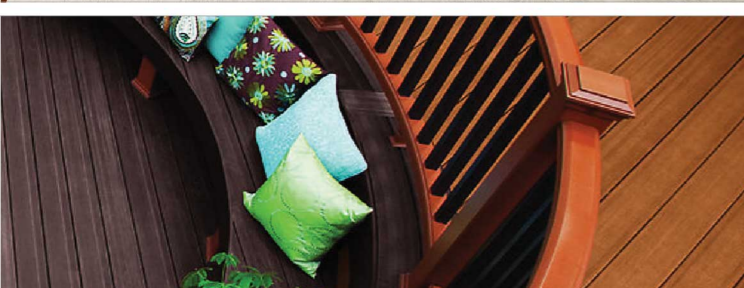

BMA Paints

STS306 Blue	STS320 Brown	STS319 Deep Walnut	STS310 Light Oak